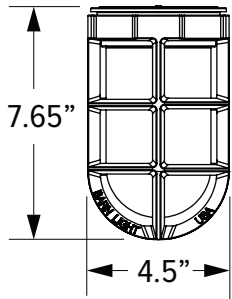

Different accessories completely alter the look and feel of a light. By selecting a durable cast guard and glass or a rugged wire cage, our lights take on a trendy industrial character. Not only are these accessories stylish, but they also protect the bulb in commercial or industrial settings!

GUARD OPTIONS

TGG Heavy Duty Cast Guard