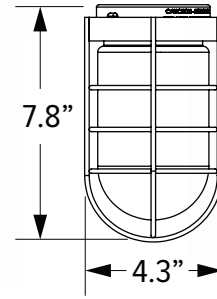

WGG Wire Guard