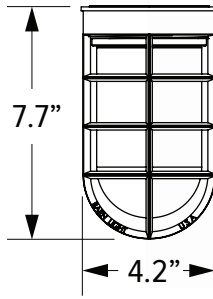

CGG Standard Cast Guard