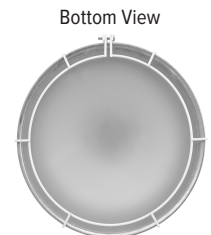

ACR Acrylic Diffuser

*Please contact Barn Light Electric with any questions regarding applicable shade sizes and light sources.