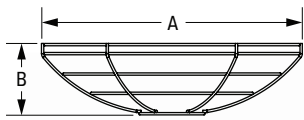

GUARD OPTIONS

TGG Heavy Duty Cast Guard

CGG Standard Cast Guard

WGG Wire Guard

GLASS OPTIONS

Not Applicable with Halogen Lights

CLR
Clear

FST
Frosted

RIB
Ribbed

WIRE CAGE

Not Applicable with Guard and Glass or Select Shade Styles

WC Wire Cage

DIAMETER (A)	HEIGHT (B)
8"	2.7"
10"	2.9"
11"	3.2"
12"	3.4"
13"	3.7"
14"	3.9"
15"	4.2"
16"	4.4"
17"	4.7"
18"	4.9"
20"	5"